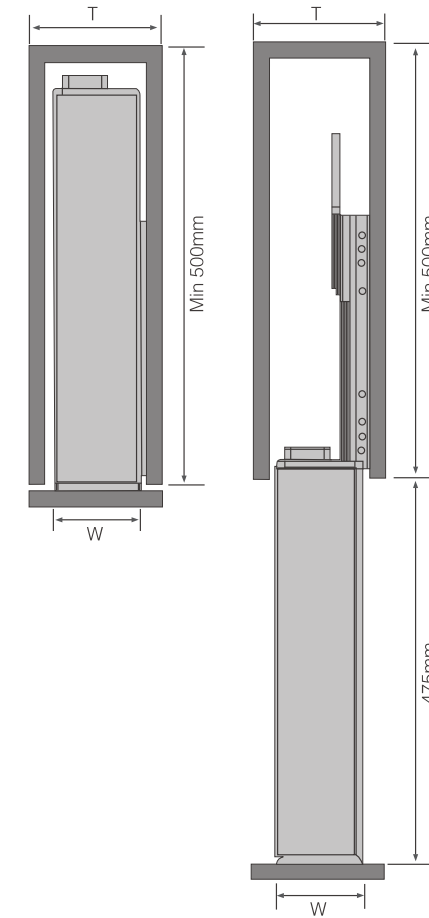

结构尺寸 DIMENSION

产品图 PRODUCTS

产品参数 PARAMETERS

HIGH CABINET NARROW BASKET / 全铝黑晶高深侧拉篮

型号 Item	柜体宽度 Cabinet (T)	宽x深x高 Width x Depth x Height	柜体高度 Cabinet Height	描述 Description
SH200-4左 (left)	200mm	W140 x D470 x H1140mm	1350-1500mm	4层
SH200-4右 (right)	200mm	W140 x D470 x H1140mm	1350-1500mm	4层
SH200-6左 (left)	200mm	W140 x D470 x H1765mm	1800-2000mm	6层 (2层+4层组合)
SH200-6右 (right)	200mm	W140 x D470 x H1765mm	1800-2000mm	6层 (2层+4层组合)

注：型号备注“左”，物品适合于右侧取出； 型号备注“右”，物品适合于左侧取出